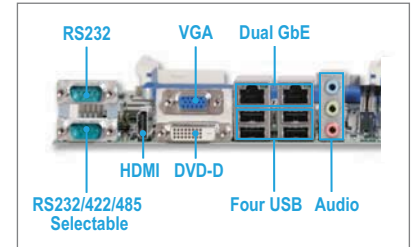

RUBY-D712VG2AR

Intel® Core™ i7 processors based ATX with DDR3 SDRAM, Dual Display, Dual Gigabit Ethernet and USB Ports

Rear I/O

FEATURES

- Intel® Core™ i3, i5 and i7 Processors (Quad Core CPU support)
- Four long DIMMs support dual channel DDR3 non-ECC SDRAM up to 32GB
- Dual Display by VGA / DVI / HDMI
- RAID Support
- PCIe slots support
- Six COM ports support
- Intel® Active Management Technology 7.0

SYSTEM

Processor	CPU & Package: Intel® Core™ i3/i5/i7 processor in LGA1155 socket
Chipset/Core Logic	Intel® Q67
System Memory	Up to 32GB DDR3 1333/1066 non-ECC SDRAM on four 240-pin DIMM sockets with dual channel mode
BIOS	AMI uEFI BIOS
Storage Devices	- SATA 3Gb(4 ports) + 6Gb(2 ports) - Support RAID 0/1/5/10
Watchdog Timer	Programmable via software from 0.5 sec. to 254.5 min.
Expansion Interface	- One PCIe x 16 slot - One PCIe8 slot(x4 signal) - One PCIe4 slot(x1 signal) - Four PCI slots
Hardware Monitoring	System monitor(fan, temperature, voltage)
Power Requirement	TBA
Dimension	305(L) x244(W) mm; 12"(L) x 9.6"(W)
Environment	Operation temperature: 0~60° C Storage temperature: -20~80° C Operation humidity: 5~90% non-condensing
MTBF	TBD

ORDERING GUIDE

Standard	RUBY-D712VG2AR ATX IMB. LGA1155 CPU. Q67. DDR3 / VGA / DVI / HDMI / Dual GbE / COM / Audio / USB
----------	--

I/O

MIO	- Six Serial ports: One RS232 and one RS-232/422/485 selectable at rear IO, three RS232 and one RS232/422/485 selectable ports internal - 16 GPIO internal - LPC pin header
Ethernet Interface	- Dual Gigabyte Ethernet Controller (Intel® 82579LM & 82574L) - PCI Express x1 interface based Gigabit Ethernet - Dual RJ-45 connector with two LED indicators
Audio	HD Audio interface, Mic-in, Line-in, Line-out
USB	Twelve USB 2.0 ports (Four ports external, Eight ports internal)