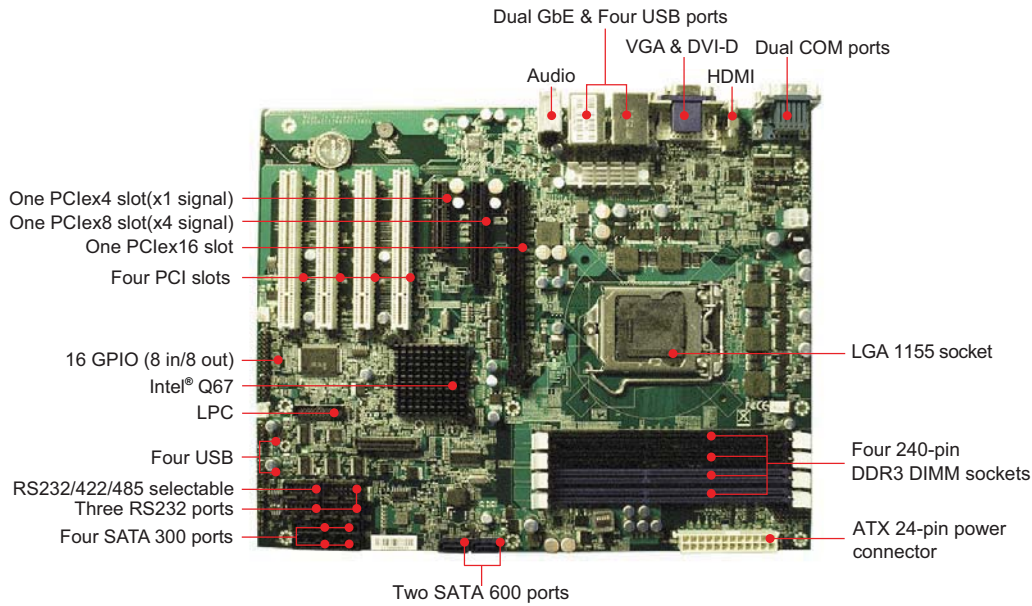

RUBY-D712VG2AR

Intel® Core™ i7 processors based ATX with DDR3 SDRAM, Dual Display, Dual Gigabit Ethernet and USB Ports

Rear I/O

FEATURES

- Intel® Core™ i3, i5 and i7 Processors (Quad Core CPU support)
- Four long DIMMs support dual channel DDR3 non-ECC SDRAM up to 32GB
- Dual Display by VGA / DVI / HDMI
- RAID Support
- PCIe slots support
- Six COM ports support
- Intel® Active Management Technology 7.0

SYSTEM

Processor	CPU & Package: Intel® Core™ i3/i5/i7 processor in LGA1155 socket
Chipset/Core Logic	Intel® Q67
System Memory	Up to 32GB DDR3 1333/1066 non-ECC SDRAM on four 240-pin DIMM sockets with dual channel mode
BIOS	AMI uEFI BIOS
Storage Devices	- SATA 3Gb(4 ports) + 6Gb(2 ports) - Support RAID 0/1/5/10
Watchdog Timer	Programmable via software from 0.5 sec. to 254.5 min.
Expansion Interface	- One PCIe x 16 slot - One PCIe8 slot(x4 signal) - One PCIe4 slot(x1 signal) - Four PCI slots
Hardware Monitoring	System monitor(fan, temperature, voltage)
Power Requirement	TBA
Dimension	305(L) x244(W) mm; 12"(L) x 9.6"(W)
Environment	Operation temperature: 0~60° C Storage temperature: -20~80° C Operation humidity: 5~90% non-condensing
MTBF	TBD

ORDERING GUIDE

Standard	RUBY-D712VG2AR ATX IMB. LGA1155 CPU. Q67. DDR3 / VGA / DVI / HDMI / Dual GbE / COM / Audio / USB
----------	--

I/O

MIO	- Six Serial ports: One RS232 and one RS-232/422/485 selectable at rear IO, three RS232 and one RS232/422/485 selectable ports internal - 16 GPIO internal - LPC pin header
Ethernet Interface	- Dual Gigabyte Ethernet Controller (Intel® 82579LM & 82574L) - PCI Express x1 interface based Gigabit Ethernet - Dual RJ-45 connector with two LED indicators
Audio	HD Audio interface, Mic-in, Line-in, Line-out
USB	Twelve USB 2.0 ports (Four ports external, Eight ports internal)