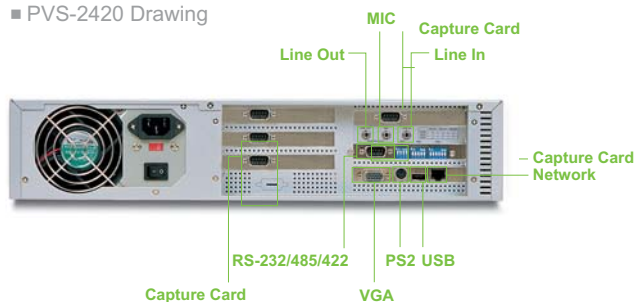

The PVS-2420 is a professional model of the 2U rack-mount Digital Security Surveillance (DSS) subsystem. With 4 PCI expansion slots, you're offered flexibility to run up to 4 capture cards to support 4-16 channels. Going with different SBC, you'd have various functionality combinations, such as Gigabit Ethernet, TV out or SCSI extension module. The PVS-2420 can accommodate up to four HDDs; while the PVS-2421 two swappable 3.5" HDDs and one slim CD-RW/DVD-RW for ease of data backup.

Both the PVS-2420 and PVS-2421 are powered by Intel® Pentium® 4 processor up to 2.8 GHz.

The built-in respective 845GV and 865 chipsets feature up to 2 GB of 200/266 DDR memory and up to 64 MB shared DDR memory. Combined with other peripherals, they're equipped with more function, like TV-out, DVO and 64-pin PCI connector for the addition of Ultra160 SCSI interface or second Ethernet, to fit into different complex applications. Other on-board features include multiple high-speed USB 2.0 ports, Watchdog Timer and H/W monitoring. As for OS support, they work well under Windows® XP, Windows® 2000, Linux and Unix.

Based on a heavy-duty industrial computer design, PVS-2420 and PVS-2421 offer continuous reliability and service to those users who have sensitive and critical uses. They are well suited not only in community but also in office building, factory, hospital and bank.

■ PVS-2420 Drawing

■ PVS-2421 Drawing