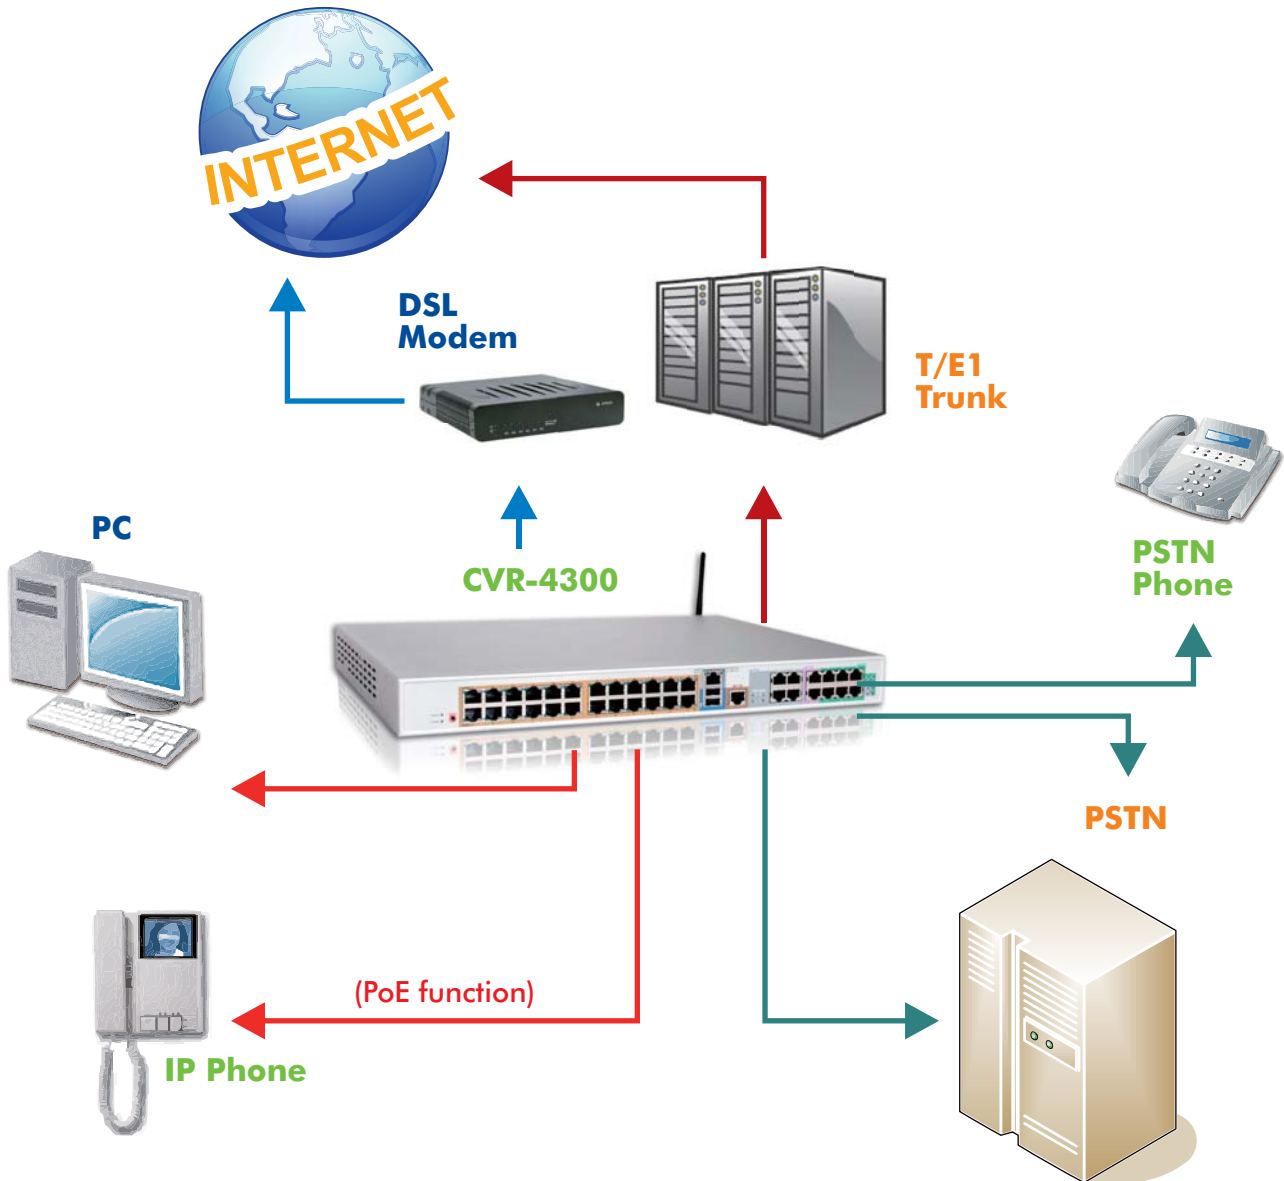

ABOUT TCE

Product Overview

Portwell TCE focus on Telecommunication COE Enterprise products such as IP-PBX. TCE products are belonged to VoIP application, and Portwell TCE products provide multi-interfaces such as PSTN phone line, T1/E1, and RJ45 WAN/LAN port. It meets different communications requirements of enterprises, and TCE products are able to connect to various devices such as PC, SIP Phone, PSTN Phone, Fax machine etc. It allows users to access Internet with better bandwidth of WAN to speed up the transmission through the network. TCE includes voice and IP technology which provide you a converged communication solution.