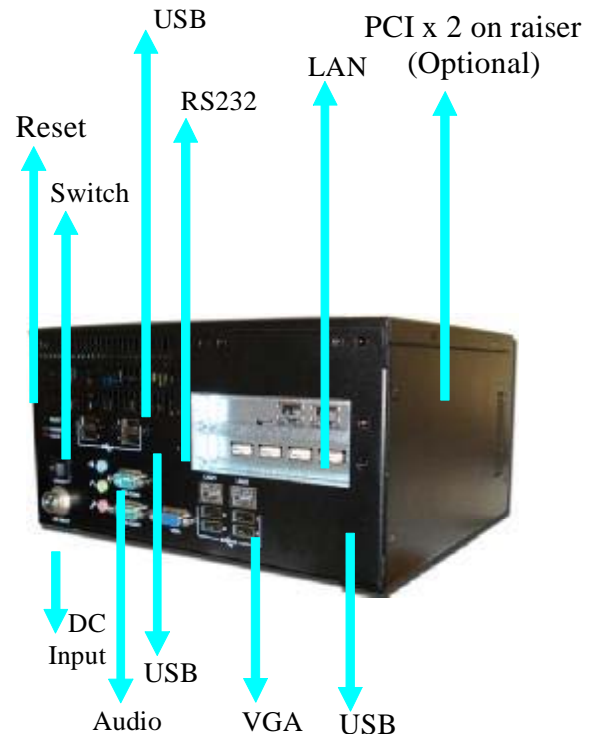

OPC-Operator Computer

Desktop with up to 13 USB ports and Teaming features and two PCI expansion ports. Based

- Intel® Pentium® M or Celeron® M in Micro-FCPGA package
- Dual independent display support LVDS and VGA
- On-board dual Gigabit Ethernet
- On-board standard I/O, display, LCD panel, network and audio to meet the requirements of communication and multimedia platforms
- Up to 1GB high performance DDR SDRAM allows to run versatile embedded programs
- One PCI (with PCI expansion up to 2 PCI)
- Up to 13 USB ports
- OS: Support XP
- Internal DC/DC converter

Specification

System

| | |
|------------------------------|--|
| CPU Board | PEB-3718VG2A - 5.25" ESB based on Intel® Pentium® M or Celeron® M Processor with DDR SDRAM, IEG VGA/Panel, Dual Gigabit Ethernet and Audio |
| System Memory | Up to 1GB high performance DDR SDRAM allows to run versatile embedded programs |
| Ethernet Ports | Dual Gigabit Ethernet |
| PCI Expansion | One PCI (with PCI expansion up to 3 PCI) |
| Storage device | - One 3.5" HDD - CF |
| USB | Up to 13 USB ports (including hidden port) |
| VGA | Dual independent display support LVDS and VGA |
| Power | DC 18VDC – 36VDC |
| Operating Environment | 0 – 55C |
| Storage Environment | (-20) – (+85)C |
| Certification | CE/EMC |