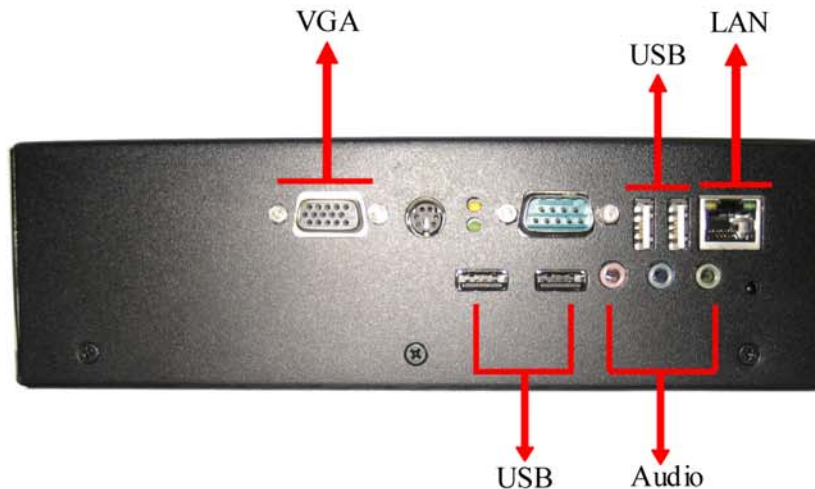

Portwell, Inc. (Headquarters)

3F, No. 92, Sec. 1, Nei-Hu Rd.,
114 Taipei, Taiwan
Tel: +886-2-27992020
Fax: +886-2-27991010
E-mail: info@portwell.com.tw
<http://www.portwell.com.tw>

American Portwell

Tel: +1-510-403-3399 Fax: +1-510-403-3184
E-mail: info@portwell.com
<http://www.portwell.com>

Portwell Japan, Inc.

Tel: +81-3-5298-8071 Fax: +81-3-5298-8072
E-mail: info@portwell.co.jp
<http://www.portwell.co.jp>

Beijing Portwell

Tel: +86-10-82701616 Fax: +86-10-82700606
E-mail: info@portwell.com.cn
<http://www.portwell.com.cn>

Portwell (UK) Ltd.

Tel: +44(0)1202-813816 Fax: +44(0)1202-813817
E-mail: info@portwell.co.uk
<http://www.portwell.co.uk>

Portwell, B.V.

Tel: +31-252-620790 Fax: +31-252-621325
E-mail: info@portwell.nl
<http://www.portwell.nl>

Portwell-Laxsons India

Tel: +91-22-2685-9911 Fax: +91-22-2685-9922
E-mail: info@portwelllaxsons.com
<http://www.portwelllaxsons.com>

M070521